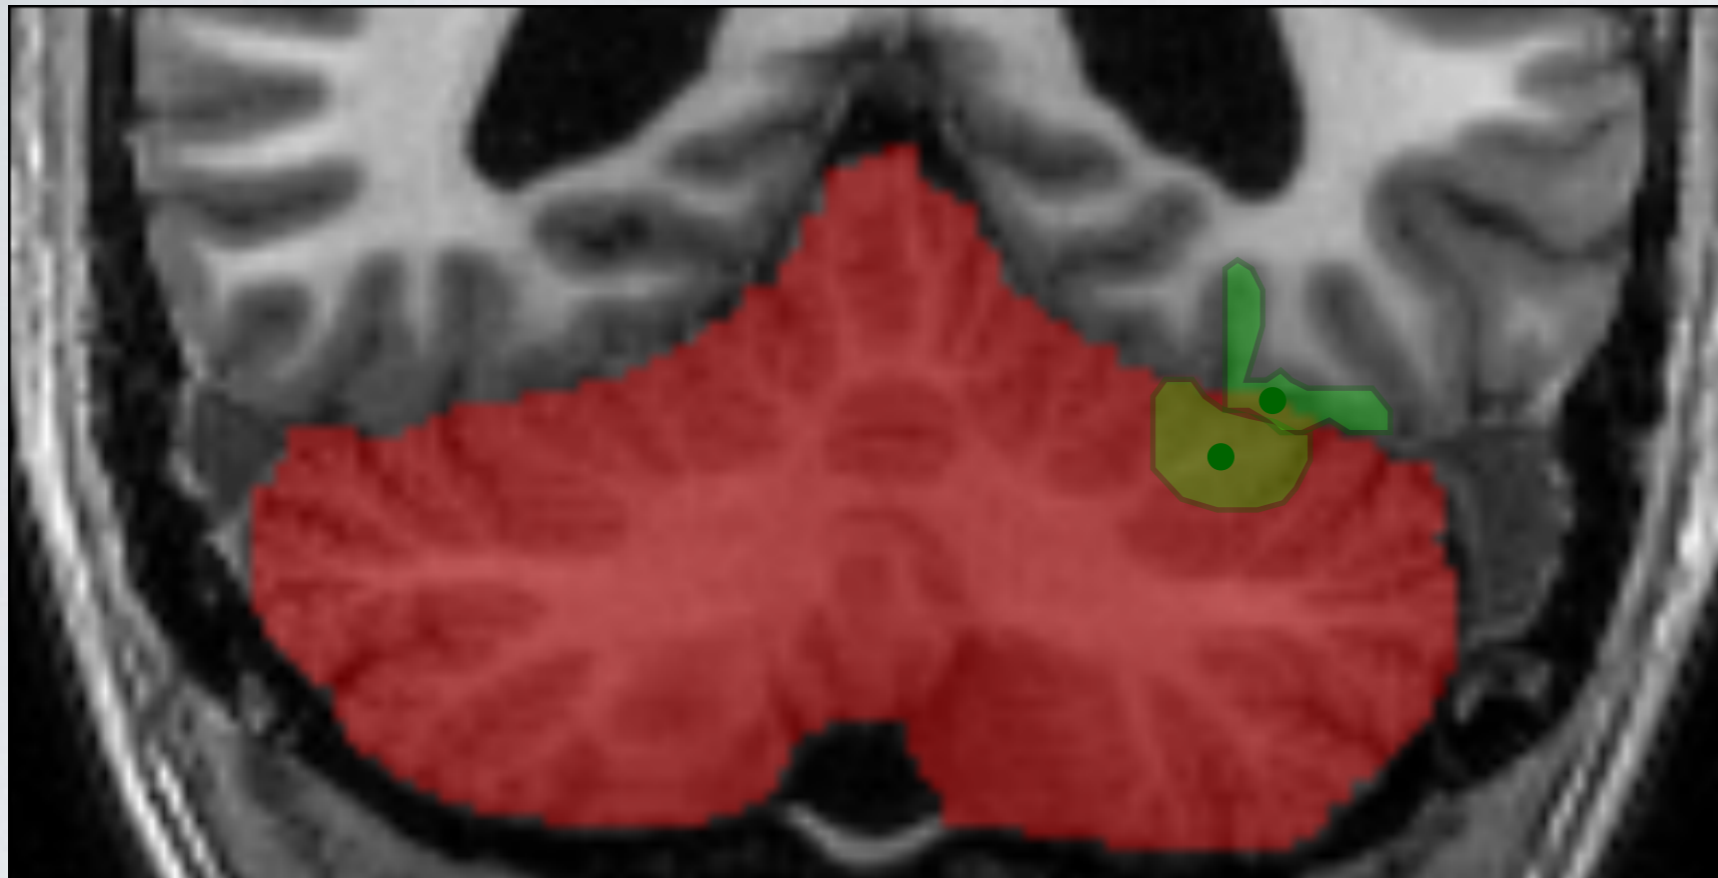

SEARCHLIGHTS TUTORIAL

Naveed Ejaz
Motor Control Group
Institute of Cognitive Neuroscience, UCL

Searchlights ...

Anatomically Naive Searchlight

Volume-based spherical searchlights (Kriegeskorte et al., 2006)

Anatomically Guided Searchlights

Surface-based searchlights (Oosterhof et al., 2011)

Anatomically-guided searchlight

Searchlights ...

Anatomically Naive Searchlight

Volume-based spherical searchlights (Kriegeskorte et al., 2006)

Anatomically Guided Searchlights

Surface-based searchlights (Oosterhof et al., 2011)

Volume-based searchlights that remain within anatomical ROIs

Finger movement representations

- focus on right handed movements
- left motor cortical and right cerebellar areas