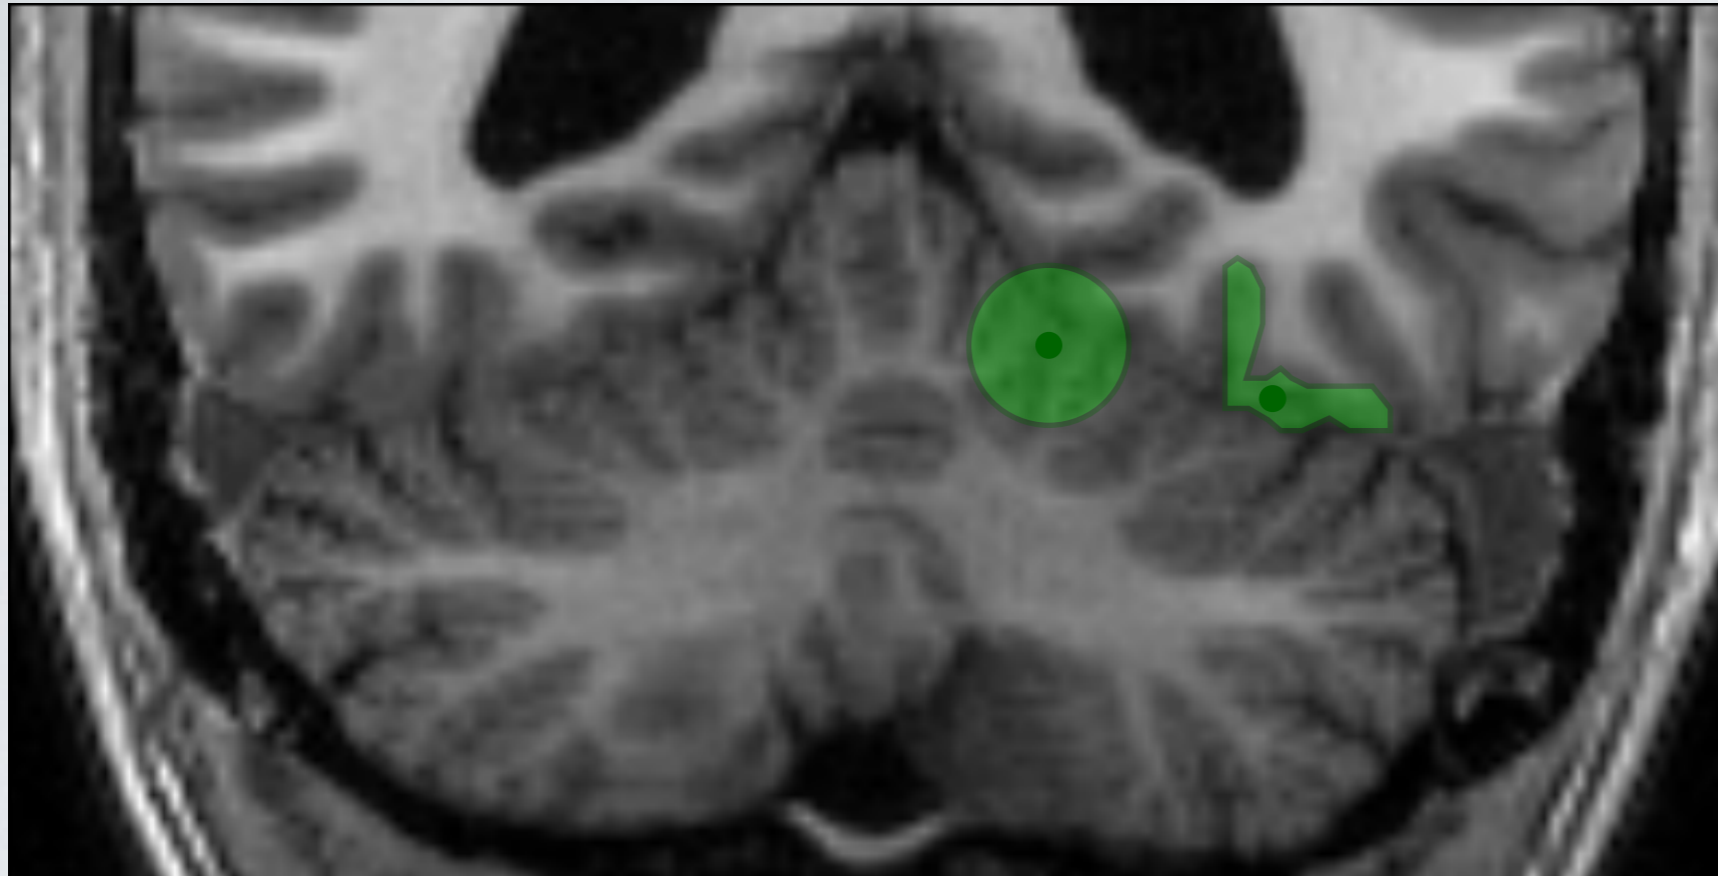

SEARCHLIGHTS TUTORIAL

Naveed Ejaz
Motor Control Group
Institute of Cognitive Neuroscience, UCL

Searchlights ...

Anatomically Naive Searchlight

Volume-based spherical searchlights (Kriegeskorte et al., 2006)

Anatomically Guided Searchlights

Surface-based searchlights (Oosterhof et al., 2011)

Anatomically-guided searchlight

Searchlights ...

Anatomically Naive Searchlight

Volume-based spherical searchlights (Kriegeskorte et al., 2006)

Anatomically Guided Searchlights

Surface-based searchlights (Oosterhof et al., 2011)

Volume-based searchlights that remain within anatomical ROIs

Finger movement representations

- focus on right handed movements
- left motor cortical and right cerebellar areas