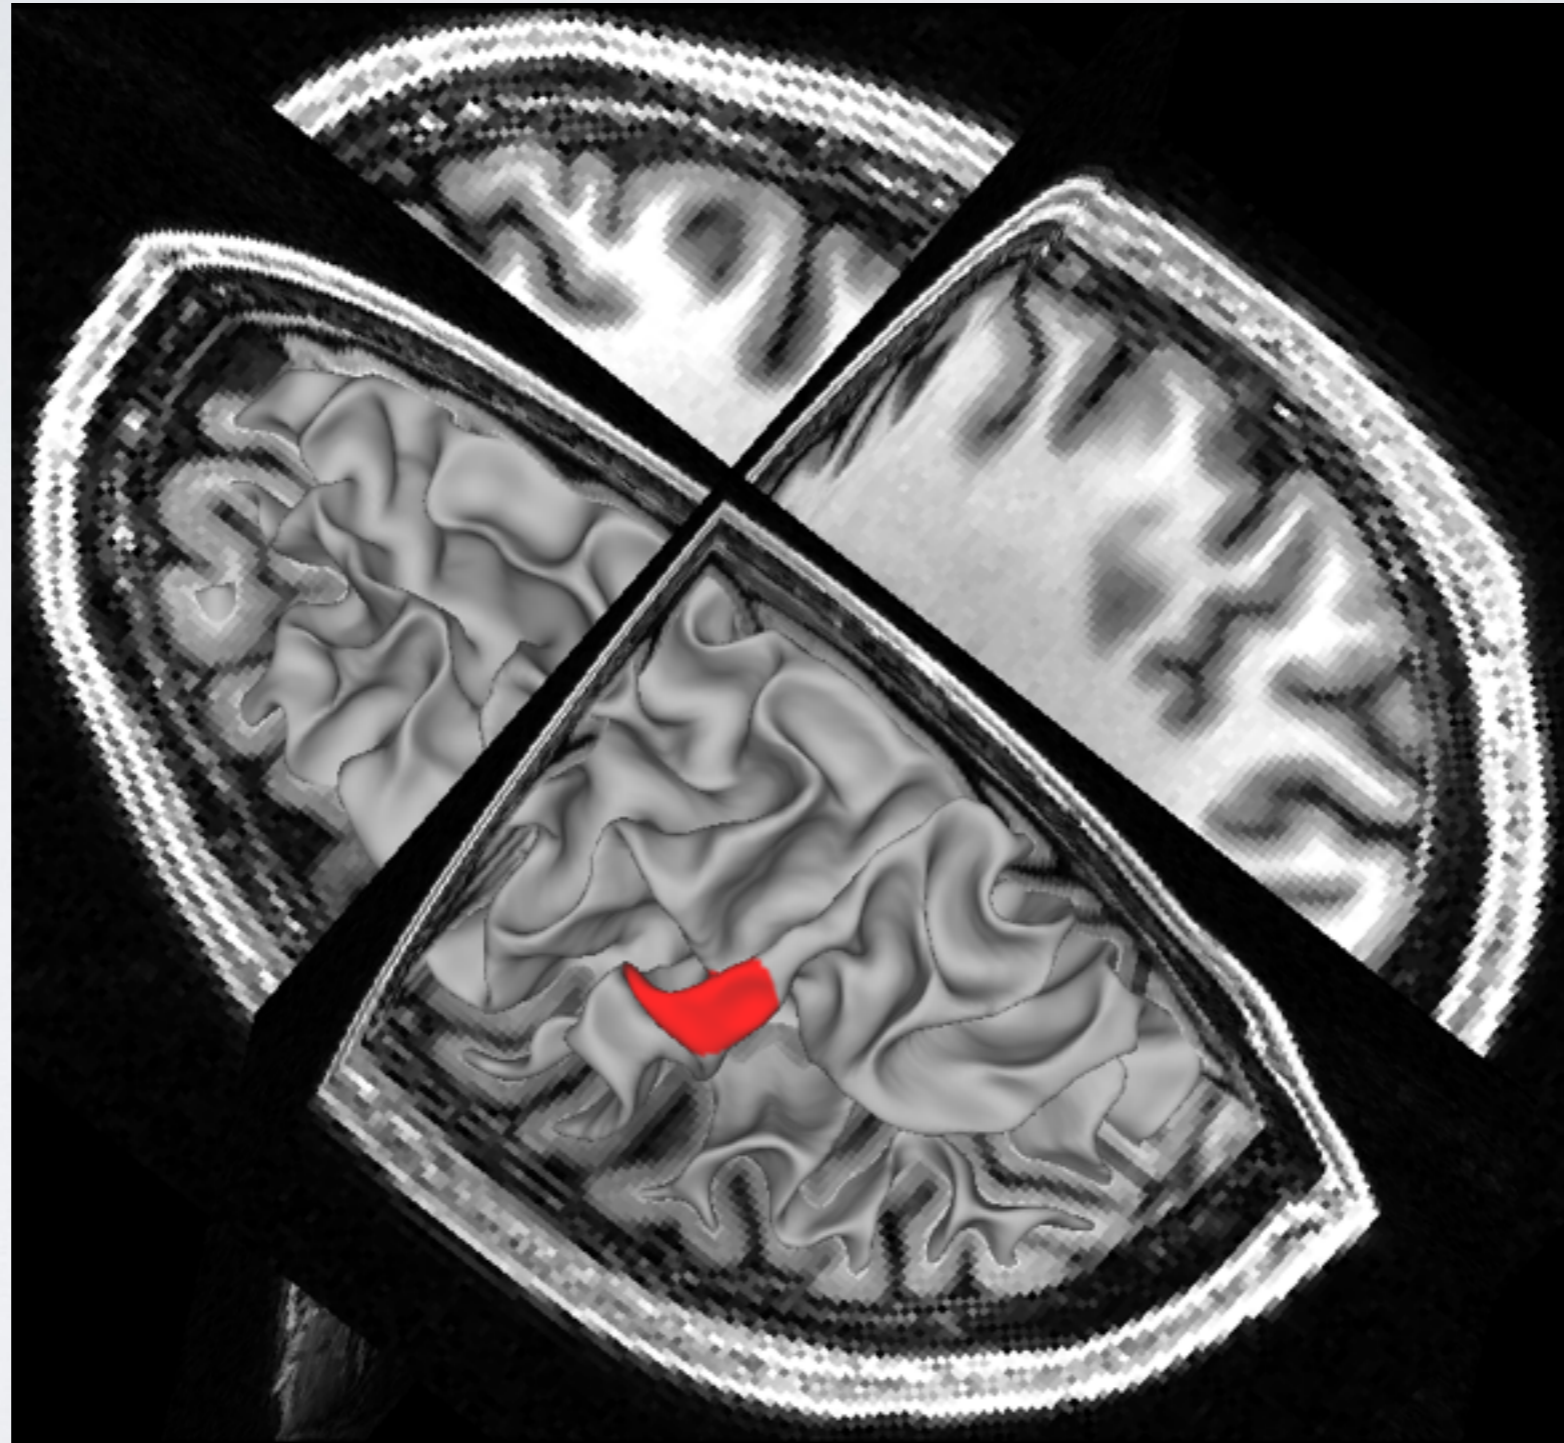

SEARCHLIGHTS TUTORIAL

Naveed Ejaz
Motor Control Group
Institute of Cognitive Neuroscience, UCL

Searchlights ...

Anatomically Naive Searchlight

Volume-based spherical searchlights (Kriegeskorte et al., 2006)

Anatomically Guided Searchlights

Surface-based searchlights (Oosterhof et al., 2011)

Anatomically-guided searchlight

Searchlights ...

Anatomically Naive Searchlight

Volume-based spherical searchlights (Kriegeskorte et al., 2006)

Anatomically Guided Searchlights

Surface-based searchlights (Oosterhof et al., 2011)

Volume-based searchlights that remain within anatomical ROIs

Finger movement representations

- focus on right handed movements
- left motor cortical and right cerebellar areas