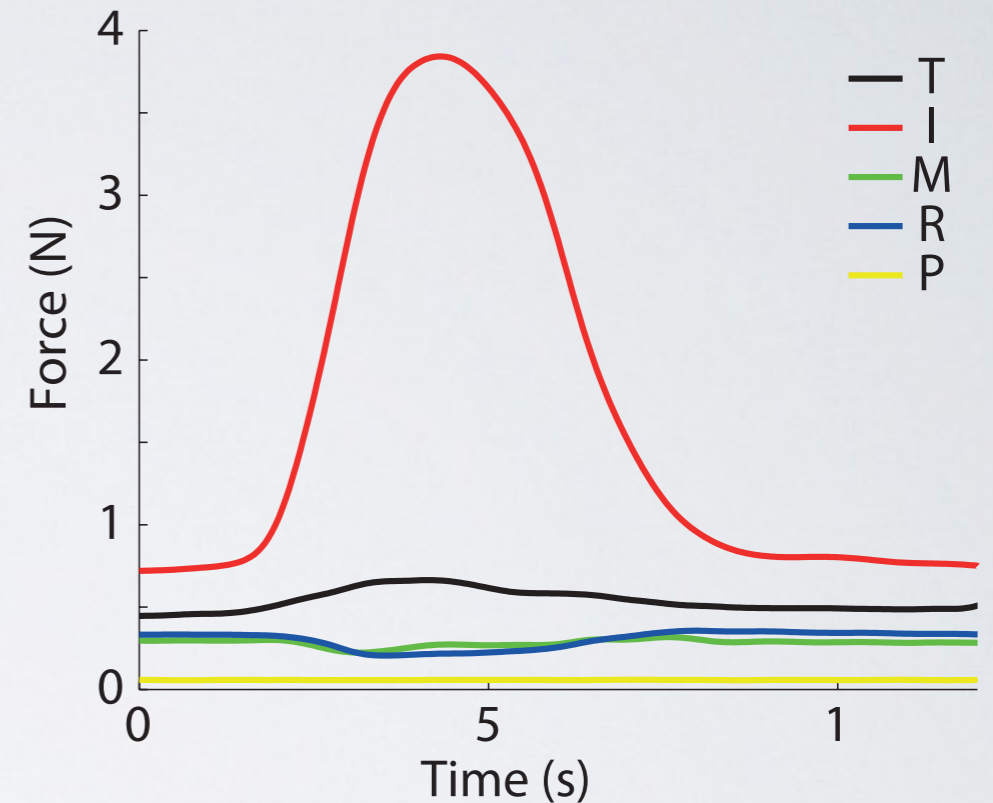

Anatomically Guided Searchlights

Surface-based searchlights (Oosterhof et al., 2011)

Anatomically-guided searchlight

Searchlights ...

Anatomically Naive Searchlight

Volume-based spherical searchlights (Kriegeskorte et al., 2006)

Anatomically Guided Searchlights

Surface-based searchlights (Oosterhof et al., 2011)

Volume-based searchlights that remain within anatomical ROIs

Finger movement representations

- focus on right handed movements
- left motor cortical and right cerebellar areas