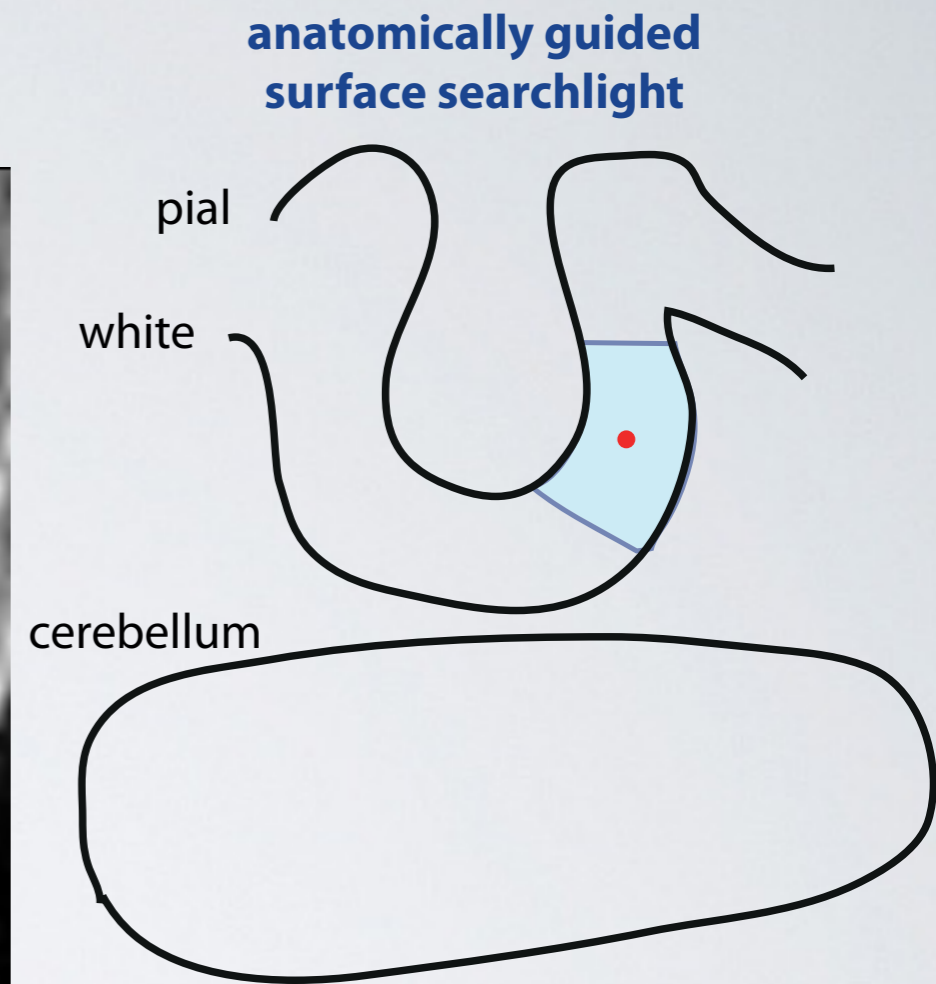

SEARCHLIGHTS TUTORIAL

Naveed Ejaz
Motor Control Group
Institute of Cognitive Neuroscience, UCL

Searchlights ...

Anatomically Naive Searchlight

Volume-based spherical searchlights (Kriegeskorte et al., 2006)

Anatomically Guided Searchlights

Surface-based searchlights (Oosterhof et al., 2011)

Anatomically-guided searchlight

Searchlights ...

Anatomically Naive Searchlight

Volume-based spherical searchlights (Kriegeskorte et al., 2006)

Anatomically Guided Searchlights

Surface-based searchlights (Oosterhof et al., 2011)

Volume-based searchlights that remain within anatomical ROIs

Finger movement representations

- focus on right handed movements
- left motor cortical and right cerebellar areas