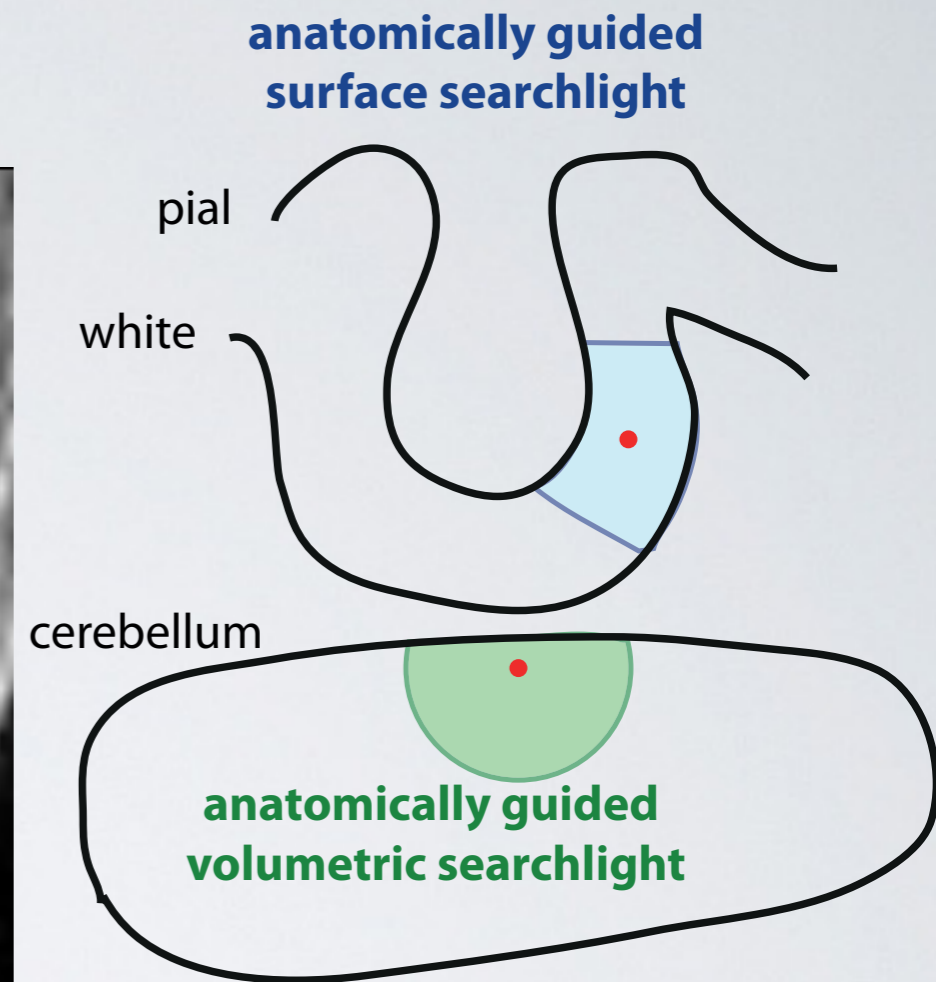

SEARCHLIGHTS TUTORIAL

Naveed Ejaz
Motor Control Group
Institute of Cognitive Neuroscience, UCL

Searchlights ...

Anatomically Naive Searchlight

Volume-based spherical searchlights (Kriegeskorte et al., 2006)

Anatomically Guided Searchlights

Surface-based searchlights (Oosterhof et al., 2011)

Anatomically-guided searchlight

Searchlights ...

Anatomically Naive Searchlight

Volume-based spherical searchlights (Kriegeskorte et al., 2006)

Anatomically Guided Searchlights

Surface-based searchlights (Oosterhof et al., 2011)

Volume-based searchlights that remain within anatomical ROIs

Finger movement representations

- focus on right handed movements
- left motor cortical and right cerebellar areas